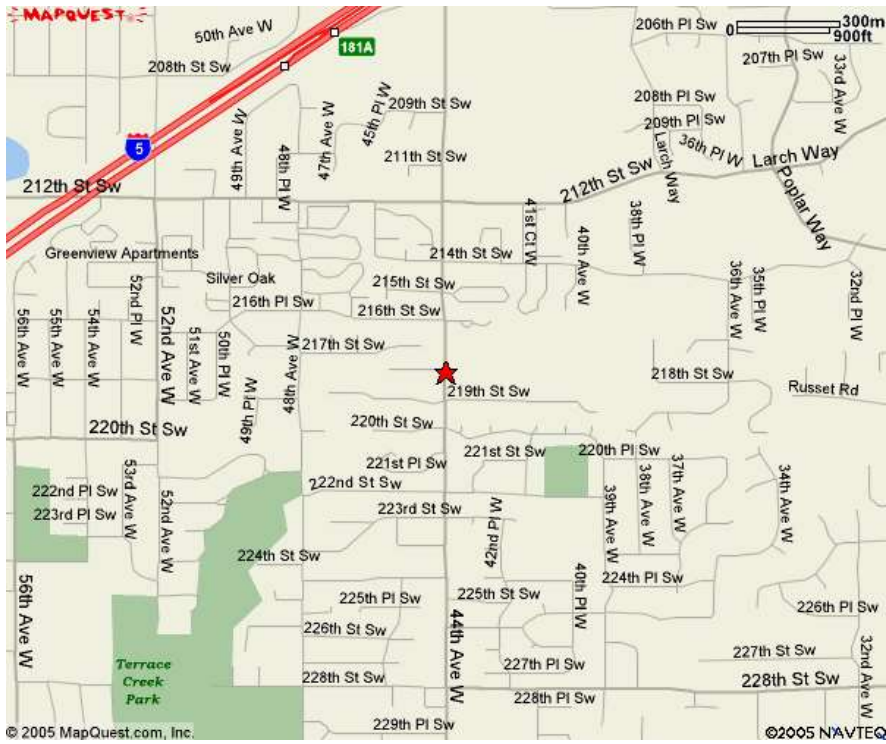

DRIVING DIRECTIONS

From Everett: I-5, exit #181 (Lynnwood), turn right (W) onto 196th SW. Turn left (S) onto 44th (light). Continue south on 44th W. School entrance is on the left at traffic light.

From Seattle: I-5, exit #181 (44th Av W), turn right (S). Continue south on 44th W. School entrance is on the left at traffic light.