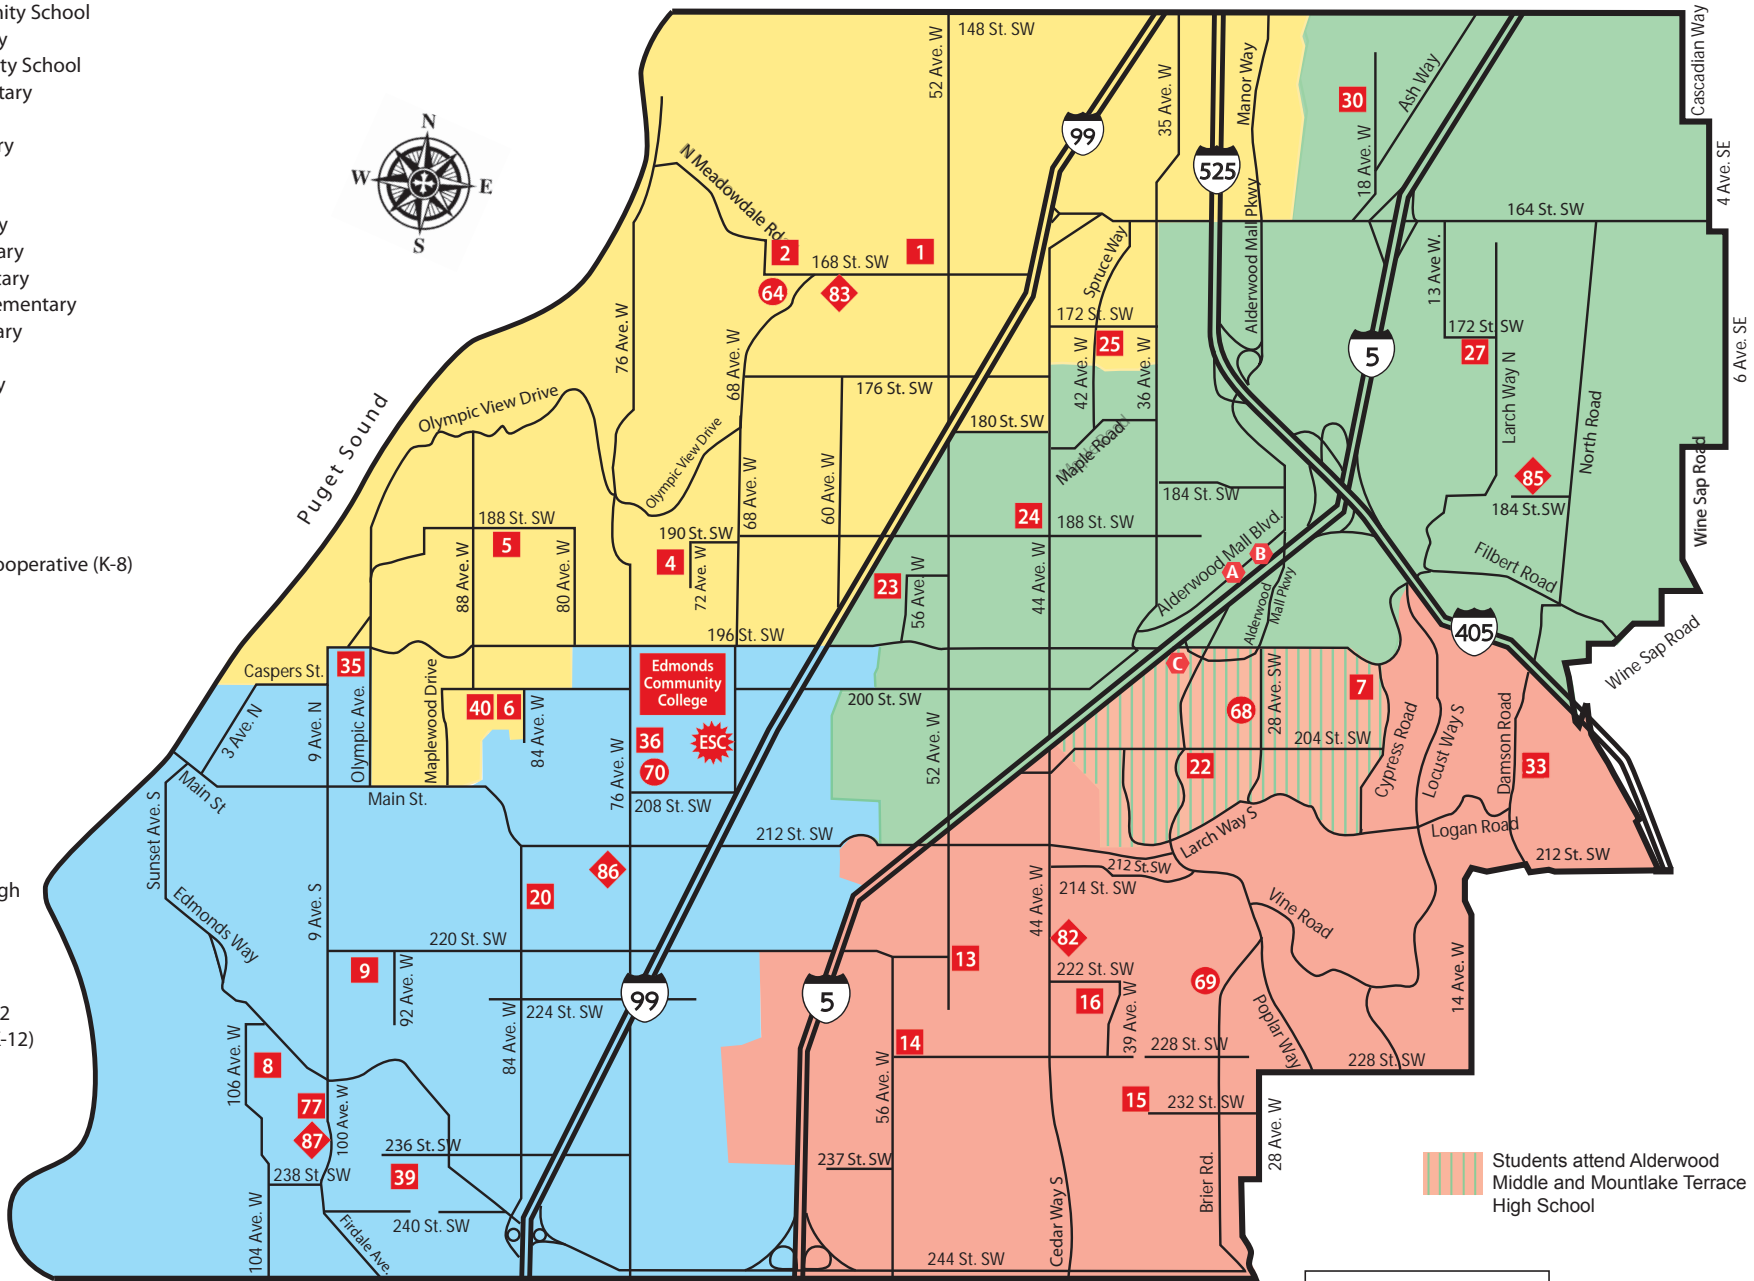

Edmonds School District - Secondary Boundary Map 2013-2014*

Elementary Schools

- 1 – Beverly Elementary
- 15 – Brier Elementary
- 23 – Cedar Valley Community School
- 16 – Cedar Way Elementary
- 20 – Chase Lake Community School
- 36 – College Place Elementary
- 35 – Edmonds Elementary
- 22 – Hazelwood Elementary
- 33 – Hilltop Elementary
- 4 – Lynndale Elementary
- 24 – Lynnwood Elementary
- 27 – Martha Lake Elementary
- 2 – Meadowdale Elementary
- 13 – Mountlake Terrace Elementary
- 30 – Oak Heights Elementary
- 5 – Seaview Elementary
- 8 – Sherwood Elementary
- 25 – Spruce Elementary
- 14 – Terrace Park School
- 9 – Westgate Elementary

K-8 Schools

- 39 – Madrona School (K-8)
- 40 – Maplewood Parent Cooperative (K-8)

Middle Schools

- 68 – Alderwood Middle
- 69 – Brier Terrace Middle
- 70 – College Place Middle
- 64 – Meadowdale Middle

High Schools

- 86 – Edmonds-Woodway High
- 85 – Lynnwood High
- 83 – Meadowdale High
- 82 – Mountlake Terrace High
- 87 – Scriber Lake High/ eLearning

K-12 Schools

- 77 – Edmonds Heights K-12
- 6 – Maplewood Center (K-12)
- 7 – Alderwood Early Childhood Center

District Support Sites

- A – Transportation/ Bus Barn
- B – Maintenance Department
- C – Warehouse

Administration Center - Educational Services Center (ESC)

* Please Note
Map shows approximate building and street locations, and is not intended to provide driving directions.