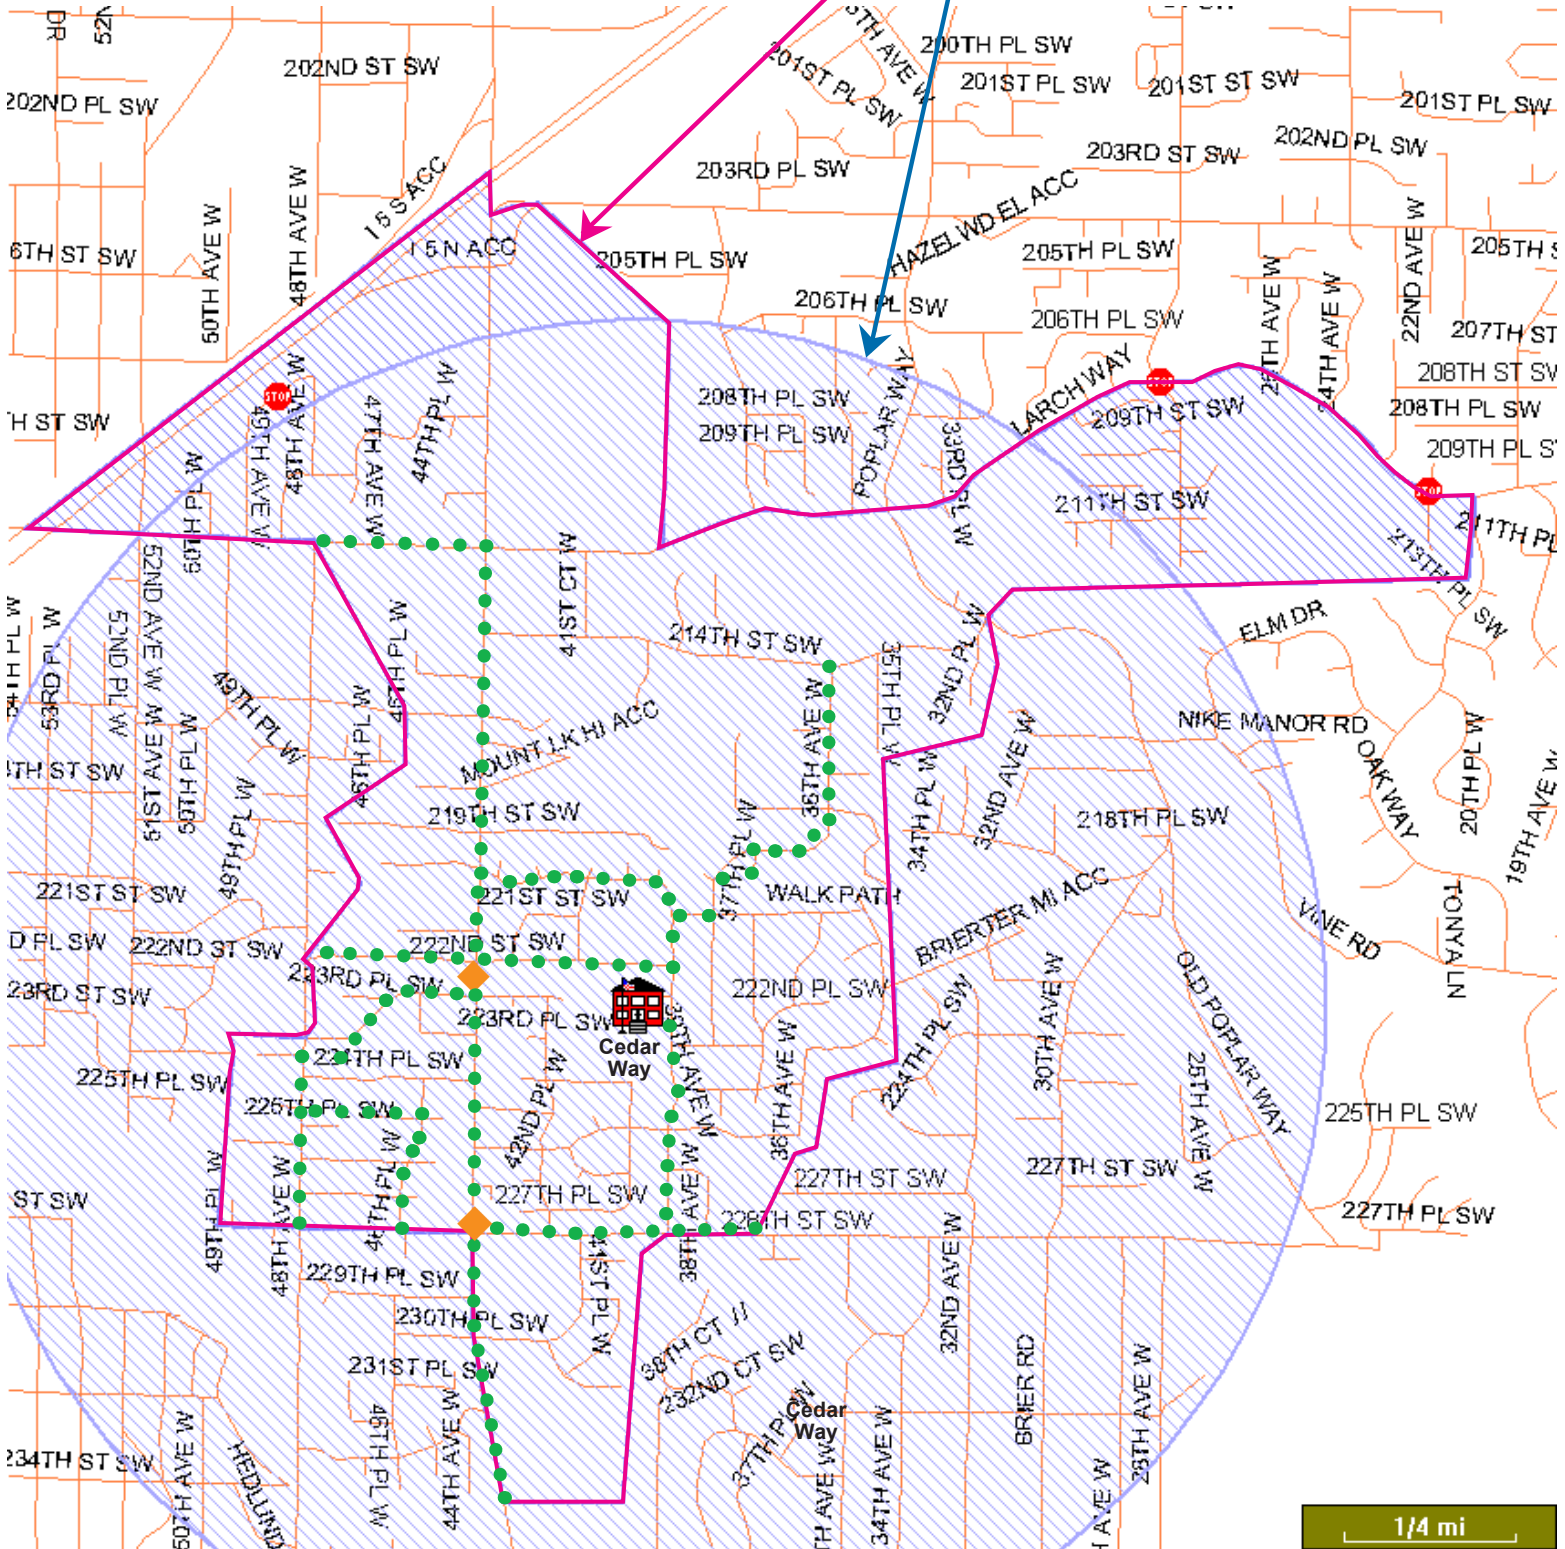

Cedar Way Elementary 1 Mile Radius Suggested Routes

8/04/09

-  Crossing guard locations
-  Bus stops outside 1 mile radius
-  Suggested routes within 1 mile radius
- Cedar Way Elementary border
- Mile radius border

1/4 mi